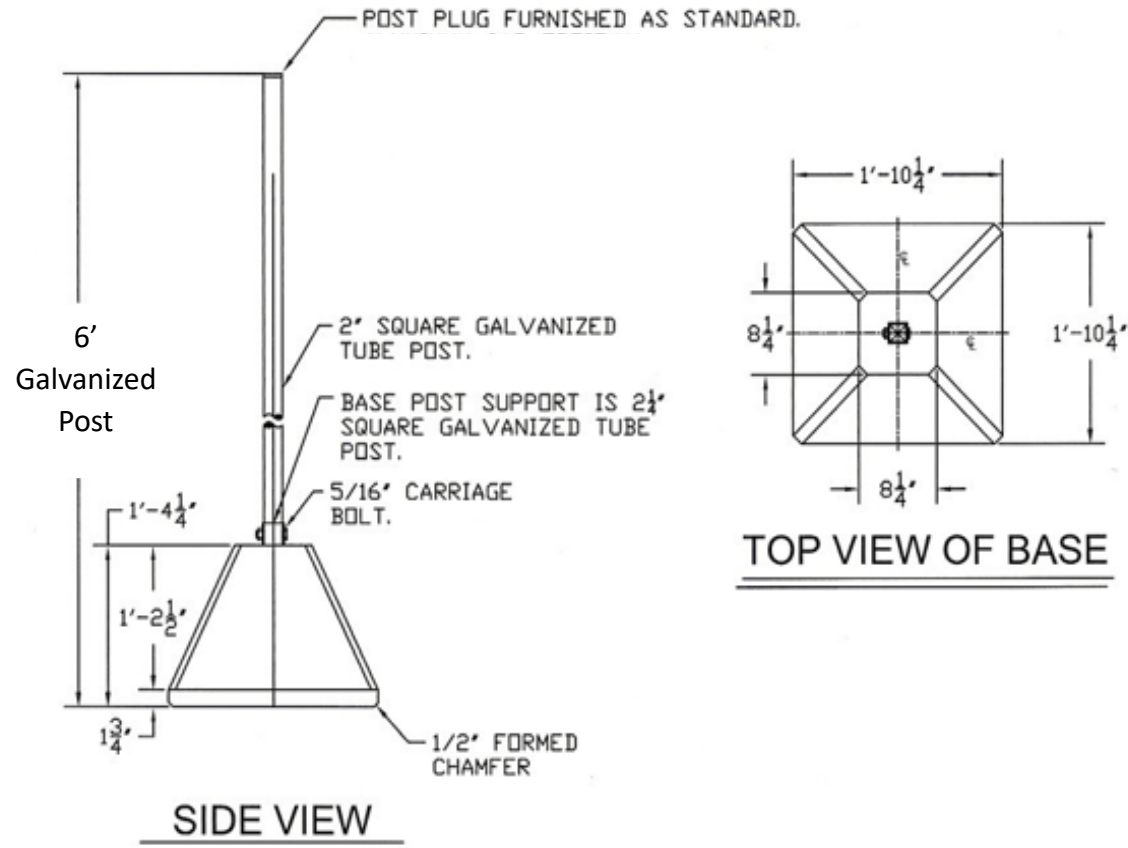

Milan Vault

22 Inch Sq. Concrete
Sign Post Base with
2" Square
Galvanized Tube
Post

SIGN POST BASE 22' x 22'' x 15'' H

- Guide traffic flow by providing clear directions, eliminating guesswork and helping drivers navigate more efficiently
- Movable Base: can be permanent or moved for parking lot cleaning
- Weight 365 lbs.